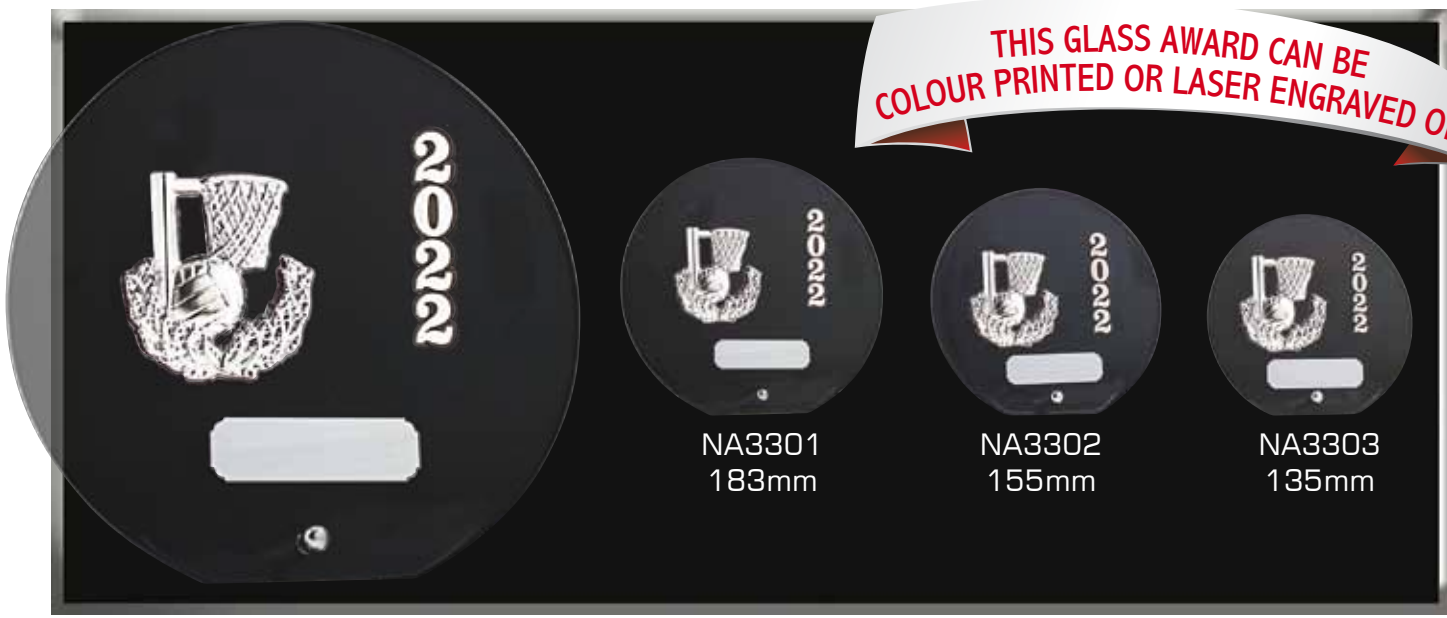

NA3301
183mm

NA3302
155mm

NA3303
135mm